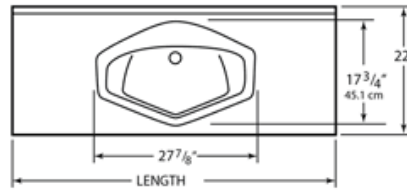

Recessed Oval

N - Recessed Oval Integral Bowl
22" Depth Top

SL - Recessed Oval Integral Bowl
19" Depth Top

Diamond

D - Diamond Integral Bowl
22" Depth Top

LD - Small Diamond Integral Bowl
19" Depth Top

Recessed Royale

RL - Recessed Royale Integral Bowl
22" Depth Top

LRL - Recessed Oval Integral Bowl
19" Depth Top

Recessed Shell

NS - Recessed Shell Integral Bowl
22" Depth Top

Flush Oval

YC - Mini Flush Oval Integral Bowl
19" x 17" Depth Top