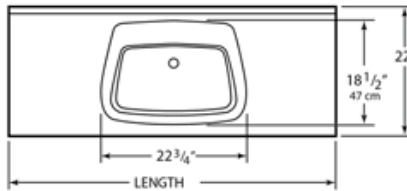

Recessed Oval

N - Recessed Oval Integral Bowl
22" Depth Top

SL - Recessed Oval Integral Bowl
19" Depth Top

Diamond

D - Diamond Integral Bowl
22" Depth Top

LD - Small Diamond Integral Bowl
19" Depth Top

Recessed Royale

RL - Recessed Royale Integral Bowl
22" Depth Top

LRL - Recessed Oval Integral Bowl
19" Depth Top

Recessed Shell

NS - Recessed Shell Integral Bowl
22" Depth Top

Flush Oval

YC - Mini Flush Oval Integral Bowl
19" x 17" Depth Top