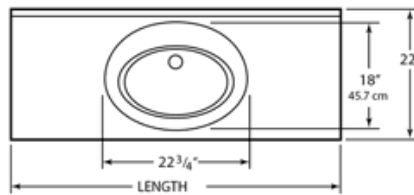

Bowl Styles

STANDARD BOWL STYLES

- The standard countertop comes in with integrated bowl (same color as countertop)
- Optional bowl color: Almond, White, Biscuit (*additional fees apply*)
- 8" faucet drilling's on recessed oval bowls are contoured to the rim of the bowl

Recessed Oval

N - Recessed Oval Integral Bowl
22" Depth Top

SL - Recessed Oval Integral Bowl
19" Depth Top

Diamond

D - Diamond Integral Bowl
22" Depth Top

LD - Small Diamond Integral Bowl
19" Depth Top

Recessed Royale

RL - Recessed Royale Integral Bowl
22" Depth Top

LRL - Recessed Oval Integral Bowl
19" Depth Top

Recessed Shell

NS - Recessed Shell Integral Bowl
22" Depth Top

Flush Oval

YC - Mini Flush Oval Integral Bowl
19" x 17" Depth Top