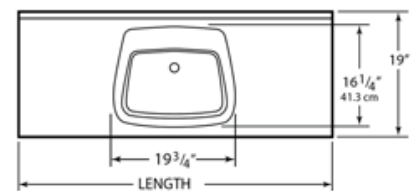

Recessed Oval

N - Recessed Oval Integral Bowl
22" Depth Top

SL - Recessed Oval Integral Bowl
19" Depth Top

Diamond

D - Diamond Integral Bowl
22" Depth Top

LD - Small Diamond Integral Bowl
19" Depth Top

Recessed Royale

RL - Recessed Royale Integral Bowl
22" Depth Top

LRL - Recessed Oval Integral Bowl
19" Depth Top

Recessed Shell

NS - Recessed Shell Integral Bowl
22" Depth Top

Flush Oval

YC - Mini Flush Oval Integral Bowl
19" x 17" Depth Top