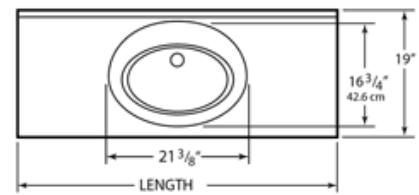

Bowl Styles

STANDARD BOWL STYLES

- The standard countertop comes in with integrated bowl (same color as countertop)
- Optional bowl color: Almond, White, Biscuit (*additional fees apply*)
- 8" faucet drilling's on recessed oval bowls are contoured to the rim of the bowl

Recessed Oval

N - Recessed Oval Integral Bowl
22" Depth Top

SL - Recessed Oval Integral Bowl
19" Depth Top

Diamond

D - Diamond Integral Bowl
22" Depth Top

LD - Small Diamond Integral Bowl
19" Depth Top

Recessed Royale

RL - Recessed Royale Integral Bowl
22" Depth Top

LRL - Recessed Oval Integral Bowl
19" Depth Top

Recessed Shell

NS - Recessed Shell Integral Bowl
22" Depth Top

Flush Oval

YC - Mini Flush Oval Integral Bowl
19" x 17" Depth Top