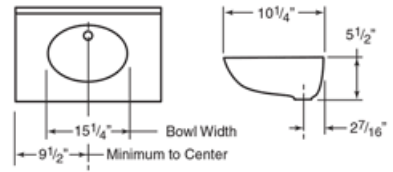

Recessed Oval

N - Recessed Oval Integral Bowl
22" Depth Top

SL - Recessed Oval Integral Bowl
19" Depth Top

Diamond

D - Diamond Integral Bowl
22" Depth Top

LD - Small Diamond Integral Bowl
19" Depth Top

Recessed Royale

RL - Recessed Royale Integral Bowl
22" Depth Top

LRL - Recessed Oval Integral Bowl
19" Depth Top

Recessed Shell

NS - Recessed Shell Integral Bowl
22" Depth Top

Flush Oval

YC - Mini Flush Oval Integral Bowl
19" x 17" Depth Top