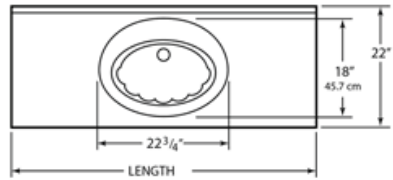

Recessed Oval

N - Recessed Oval Integral Bowl
22" Depth Top

SL - Recessed Oval Integral Bowl
19" Depth Top

Diamond

D - Diamond Integral Bowl
22" Depth Top

LD - Small Diamond Integral Bowl
19" Depth Top

Recessed Royale

RL - Recessed Royale Integral Bowl
22" Depth Top

LRL - Recessed Oval Integral Bowl
19" Depth Top

Recessed Shell

NS - Recessed Shell Integral Bowl
22" Depth Top

Flush Oval

YC - Mini Flush Oval Integral Bowl
19" x 17" Depth Top