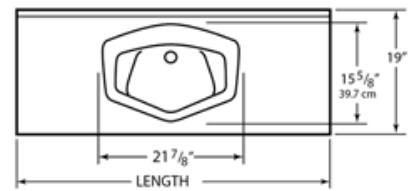

Recessed Oval

N - Recessed Oval Integral Bowl
22" Depth Top

SL - Recessed Oval Integral Bowl
19" Depth Top

Diamond

D - Diamond Integral Bowl
22" Depth Top

LD - Small Diamond Integral Bowl
19" Depth Top

Recessed Royale

RL - Recessed Royale Integral Bowl
22" Depth Top

LRL - Recessed Oval Integral Bowl
19" Depth Top

Recessed Shell

NS - Recessed Shell Integral Bowl
22" Depth Top

Flush Oval

YC - Mini Flush Oval Integral Bowl
19" x 17" Depth Top