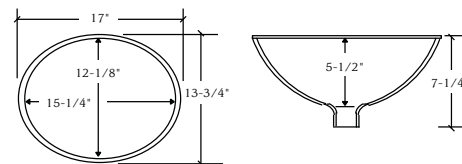

BATH AND KITCHEN ACCESSORIES

PORCELAIN UNDERMOUNT BOWLS

Select from the East Coast's largest selection of in-stock vanity bowls. All ready for quick shipment.

Rectangular Porcelain Bowl
(22-1/4" and 25-1/4" vanity tops)

Colors Available –
White and Biscuit

Large Oval Porcelain Bowl
(22-1/4" and 25-1/4" vanity tops)

Colors Available –
White, Biscuit, Black and Stainless steel

Small Oval Porcelain Bowl
(19-1/4" vanity tops)

Colors Available –
White and Biscuit

RYNONE STAINLESS STEEL UNDERMOUNT SINKS

Choose from single or double bowl. Tough 18 gauge steel. All 9" deep. Ready for quick ship.