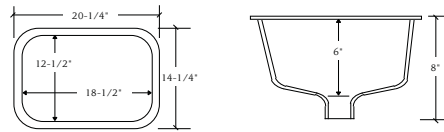

BATH AND KITCHEN ACCESSORIES

PORCELAIN UNDERMOUNT BOWLS

Select from the East Coast's largest selection of in-stock vanity bowls. All ready for quick shipment.

Rectangular Porcelain Bowl
(22-1/4" and 25-1/4" vanity tops)

Colors Available –
White and Biscuit

Available in White and Biscuit

Large Oval Porcelain Bowl
(22-1/4" and 25-1/4" vanity tops)

Colors Available –
White, Biscuit, Black and Stainless steel

Available in White, Biscuit, Black and Stainless steel

Choose from single or double bowl. Tough 18 gauge steel. All 9" deep. Ready for quick ship.

DOUBLE BOWL
32-5/8" x 18-1/4"
18 GAUGE

SINGLE BOWL
23-1/4" x 17-7/8"
18 GAUGE

OVAL BOWL
22-1/4" and 25-1/4"
18 GAUGE