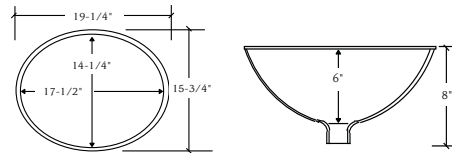

Colors Available –
White and Biscuit

Available in White and Biscuit

Large Oval Porcelain Bowl
(22-1/4" and 25-1/4" vanity tops)

Colors Available –
White, Biscuit, Black and Stainless steel

Available in White, Biscuit, Black and Stainless steel

Available in White, Biscuit, Black and Stainless steel

Small Oval Porcelain Bowl
(19-1/4" vanity tops)

Colors Available –
White and Biscuit

Available in White and Biscuit

RYNONE STAINLESS STEEL UNDERMOUNT SINKS

Choose from single or double bowl. Tough 18 gauge steel. All 9" deep. Ready for quick ship.

DOUBLE BOWL
32-5/8" x 18-1/4"
18 GAUGE

SINGLE BOWL
23-1/4" x 17-7/8"
18 GAUGE

OVAL BOWL
22-1/4" and 25-1/4"
18 GAUGE