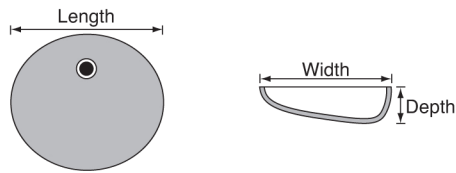

### STANDARD BOWL STYLES

RCO – Recessed Oval					
	Bowl Sizes			Recess Sizes	
	Length	Width	Depth	Length	Width
Recess Oval 22" Top	17 3/8"	12 1/8"	6"	23"	18 1/4"
Recess Oval 19" Top	15 5/8"	10 5/16"	6"	21 1/4"	16 5/8"
Recess Oval 17" Top	****Not Available****				

O – Standard Oval					
	Bowl Sizes			Recess Sizes	
	Length	Width	Depth	Length	Width
Oval 22" Top	17"	13 5/8"	5 1/2"		
Oval 19" Top	15 1/4"	11 3/4"	5 5/8"		
Oval 17" Top	15 5/16"	10 9/16"	6"		

RSY – Recessed Shell					
	Bowl Sizes			Recess Sizes	
	Length	Width	Depth	Length	Width
Shell 22" Top	17 3/8"	12 1/8"	6"	23"	18 1/4"
Shell 19" Top	15 5/8"	10 5/16"	6"	21 1/4"	16 5/8"
Shell 17" Top	****Not Available****				

RSQ – Recessed Square					
**Limited Sizes & Extended Lead Time**					
	Bowl Sizes			Recess Sizes	
	Length	Width	Depth	Length	Width
Rect 22" Top	17 3/4"	11 1/2"	7 1/8"	22 1/2"	18 1/4"
Rect 19" Top	16"	10 1/4"	7"	19 1/2"	16"
Rect 17" Top	****Not Available****				

### DECK DIMENSION