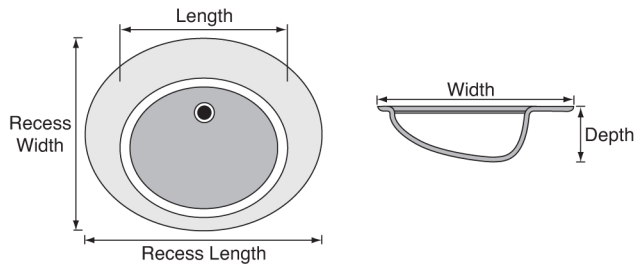

### STANDARD BOWL STYLES

RCO – Recessed Oval					
	Bowl Sizes			Recess Sizes	
	Length	Width	Depth	Length	Width
Recess Oval 22" Top	17 3/8"	12 1/8"	6"	23"	18 1/4"
Recess Oval 19" Top	15 5/8"	10 5/16"	6"	21 1/4"	16 5/8"
Recess Oval 17" Top	****Not Available****				

O – Standard Oval					
	Bowl Sizes			Recess Sizes	
	Length	Width	Depth	Length	Width
Oval 22" Top	17"	13 5/8"	5 1/2"		
Oval 19" Top	15 1/4"	11 3/4"	5 5/8"		
Oval 17" Top	15 5/16"	10 9/16"	6"		

RSY – Recessed Shell					
	Bowl Sizes			Recess Sizes	
	Length	Width	Depth	Length	Width
Shell 22" Top	17 3/8"	12 1/8"	6"	23"	18 1/4"
Shell 19" Top	15 5/8"	10 5/16"	6"	21 1/4"	16 5/8"
Shell 17" Top	****Not Available****				

RSQ – Recessed Square					
**Limited Sizes & Extended Lead Time**					
	Bowl Sizes			Recess Sizes	
	Length	Width	Depth	Length	Width
Rect 22" Top	17 3/4"	11 1/2"	7 1/8"	22 1/2"	18 1/4"
Rect 19" Top	16"	10 1/4"	7"	19 1/2"	16"
Rect 17" Top	****Not Available****				

### DECK DIMENSION