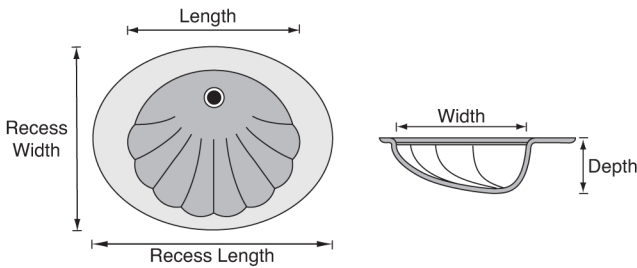

### STANDARD BOWL STYLES

RCO – Recessed Oval					
	Bowl Sizes			Recess Sizes	
	Length	Width	Depth	Length	Width
Recess Oval 22" Top	17 3/8"	12 1/8"	6"	23"	18 1/4"
Recess Oval 19" Top	15 5/8"	10 5/16"	6"	21 1/4"	16 5/8"
Recess Oval 17" Top	****Not Available****				

O – Standard Oval					
	Bowl Sizes			Recess Sizes	
	Length	Width	Depth	Length	Width
Oval 22" Top	17"	13 5/8"	5 1/2"		
Oval 19" Top	15 1/4"	11 3/4"	5 5/8"		
Oval 17" Top	15 5/16"	10 9/16"	6"		

RSY – Recessed Shell					
	Bowl Sizes			Recess Sizes	
	Length	Width	Depth	Length	Width
Shell 22" Top	17 3/8"	12 1/8"	6"	23"	18 1/4"
Shell 19" Top	15 5/8"	10 5/16"	6"	21 1/4"	16 5/8"
Shell 17" Top	****Not Available****				

RSQ – Recessed Square					
**Limited Sizes & Extended Lead Time**					
	Bowl Sizes			Recess Sizes	
	Length	Width	Depth	Length	Width
Rect 22" Top	17 3/4"	11 1/2"	7 1/8"	22 1/2"	18 1/4"
Rect 19" Top	16"	10 1/4"	7"	19 1/2"	16"
Rect 17" Top	****Not Available****				

### DECK DIMENSION