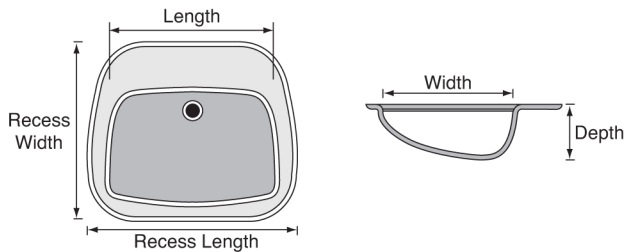

### STANDARD BOWL STYLES

RCO – Recessed Oval					
	Bowl Sizes			Recess Sizes	
	Length	Width	Depth	Length	Width
Recess Oval 22" Top	17 3/8"	12 1/8"	6"	23"	18 1/4"
Recess Oval 19" Top	15 5/8"	10 5/16"	6"	21 1/4"	16 5/8"
Recess Oval 17" Top	****Not Available****				

O – Standard Oval					
	Bowl Sizes			Recess Sizes	
	Length	Width	Depth	Length	Width
Oval 22" Top	17"	13 5/8"	5 1/2"		
Oval 19" Top	15 1/4"	11 3/4"	5 5/8"		
Oval 17" Top	15 5/16"	10 9/16"	6"		

RSY – Recessed Shell					
	Bowl Sizes			Recess Sizes	
	Length	Width	Depth	Length	Width
Shell 22" Top	17 3/8"	12 1/8"	6"	23"	18 1/4"
Shell 19" Top	15 5/8"	10 5/16"	6"	21 1/4"	16 5/8"
Shell 17" Top	****Not Available****				

RSQ – Recessed Square					
**Limited Sizes & Extended Lead Time**					
	Bowl Sizes			Recess Sizes	
	Length	Width	Depth	Length	Width
Rect 22" Top	17 3/4"	11 1/2"	7 1/8"	22 1/2"	18 1/4"
Rect 19" Top	16"	10 1/4"	7"	19 1/2"	16"
Rect 17" Top	****Not Available****				

### DECK DIMENSION